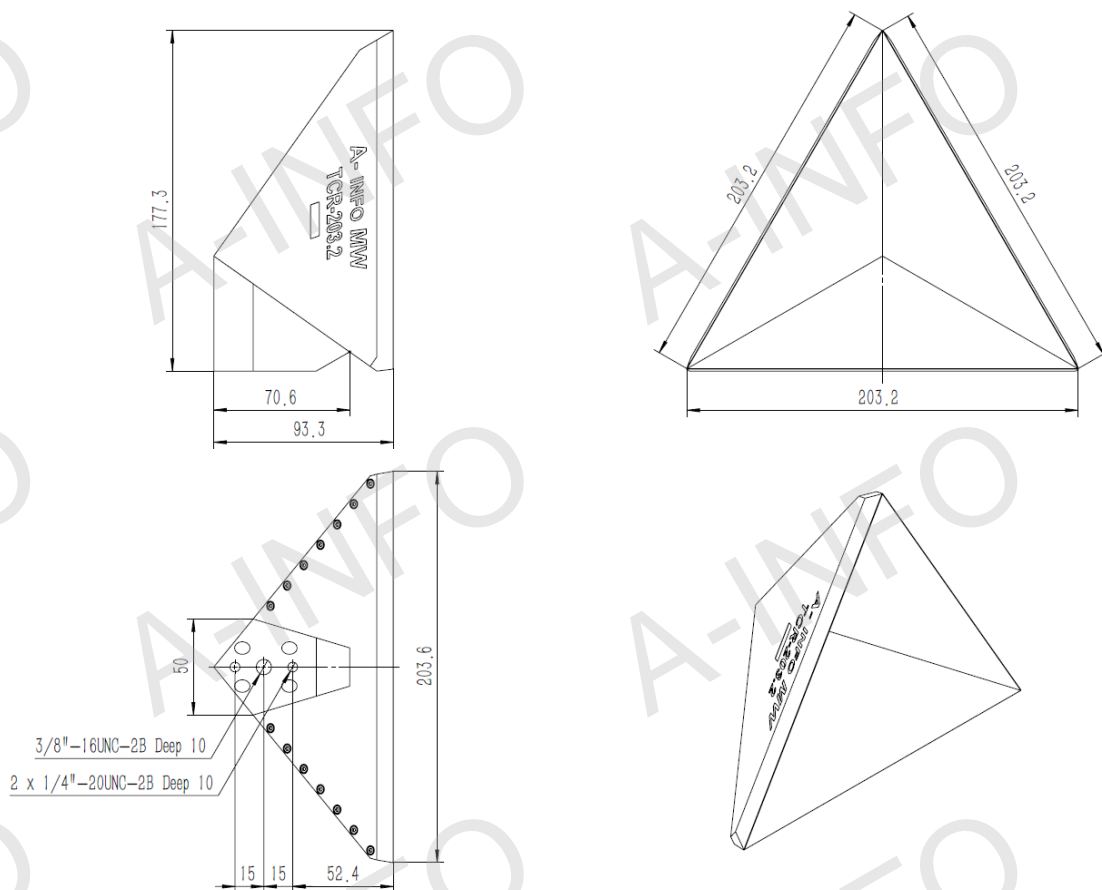

## Technical Specification

Edge Size	203.2mm / 8"
Material	Al
Size(mm)	93.3 x 177.3 x 203.2
Net Weight(Kg)	0.7 Around

## Outline Drawing (Size: mm)

## Calculated Radar Cross Section and Relative Magnitude